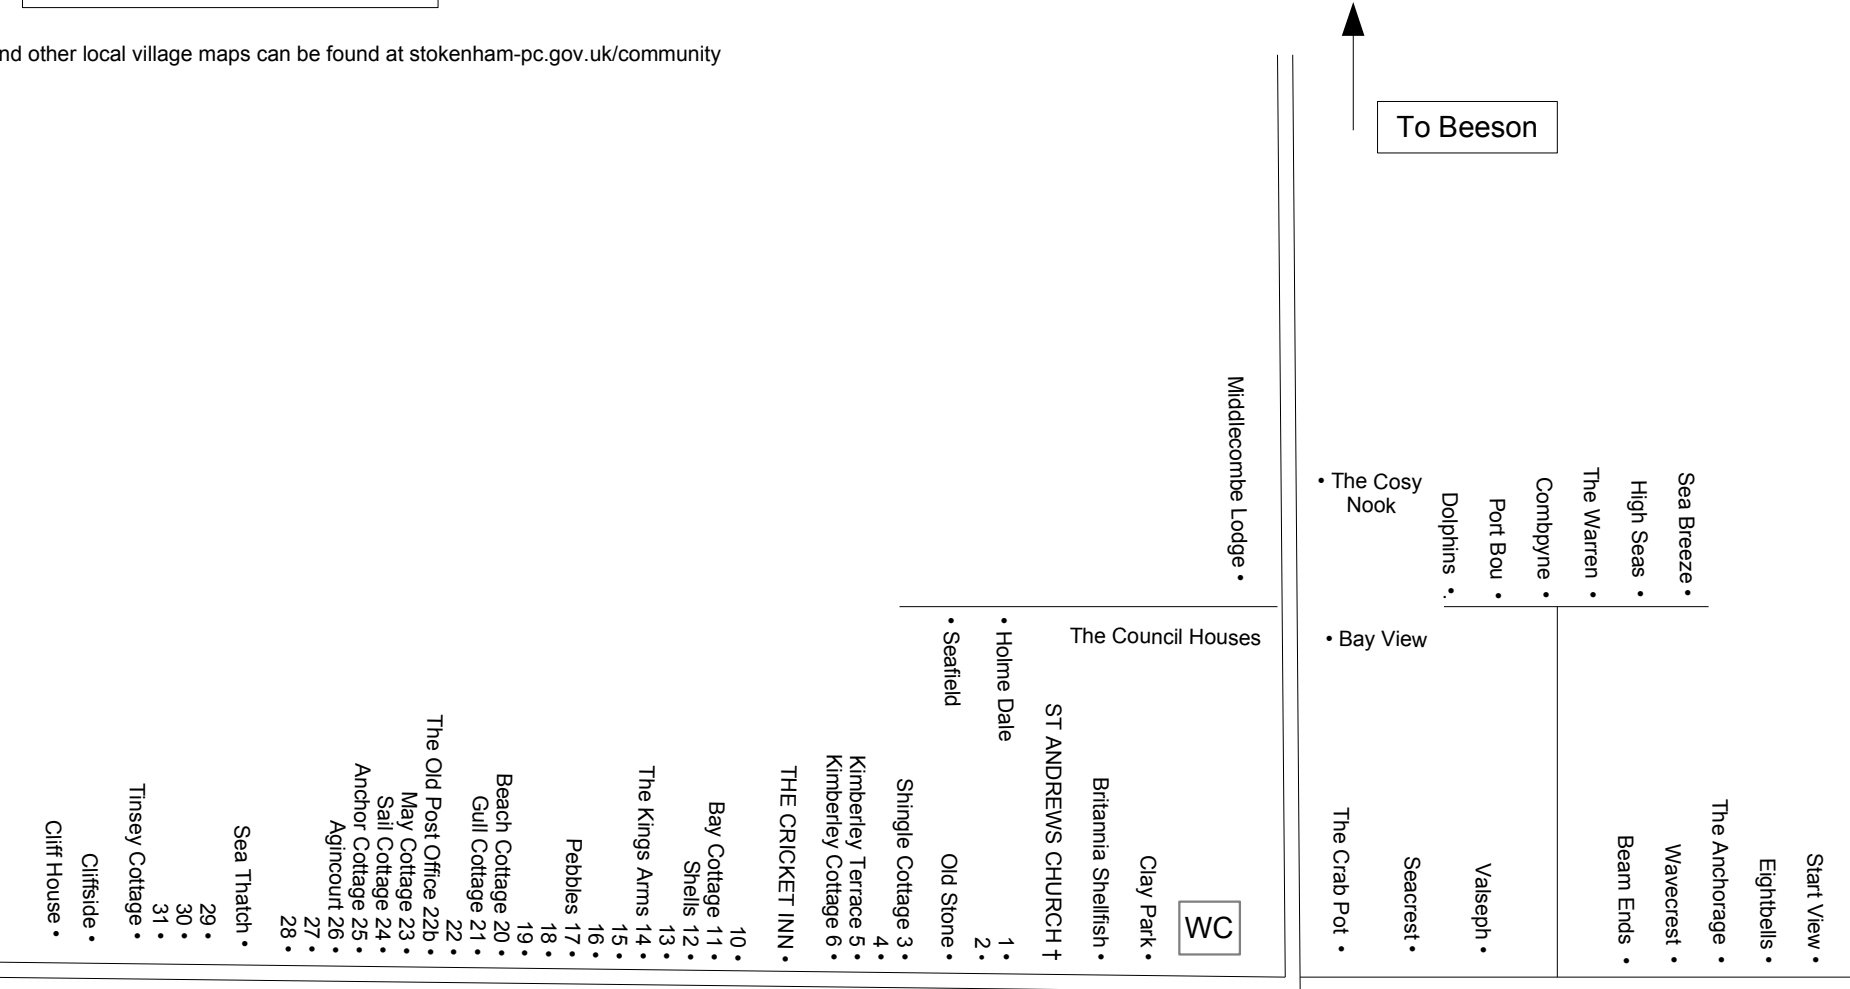

BEESANDS

This and other local village maps can be found at stokenham-pc.gov.uk/community

THE SEA

05/07/20 AG

This map is published for the benefit of the community and may be copied
 Corrections to;
clerk@stokenham-pc.gov.uk